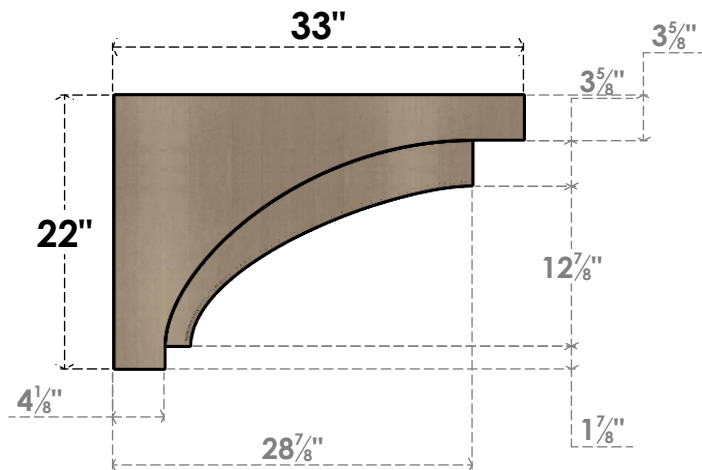

ITEM NUMBER: CORU11X33X22RIVRCPR

11"W X 33"D X 22"H SERIES 3 CLASSIC RIVERA ROUGH CEDAR TIMBERTHANE
FAUX WOOD CORBEL, PRIMED

SIDE PROFILE

FRONT PROFILE

ISOMETRIC

EKENA MILLWORK
2300 WEST MAIN ST.
CLARKSVILLE, TX 75426
TOLL FREE: 866-607-0453
WWW.EKENAMILLWORK.COM

NOTES

1. INSTALLATION TO BE COMPLETED IN ACCORDANCE WITH MANUFACTURER'S SPECIFICATIONS.
2. DRAWING MAY NOT BE TO SCALE
3. THIS DRAWING IS INTENDED FOR DESIGN AND PLANNING PURPOSES ONLY.
4. ALL INFORMATION CONTAINED HEREIN WAS CURRENT AT THE TIME OF DEVELOPMENT BUT MUST BE REVIEWED AND APPROVED BY THE PRODUCT MANUFACTURER TO BE CONSIDERED ACCURATE.
5. TIMBERTHANE ARCHITECTURAL PRODUCTS ARE MADE FROM HIGH DENSITY URETHANE AND COME FACTORY PRIMED