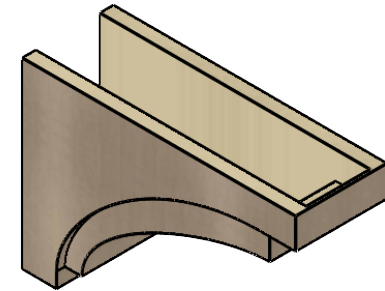

ITEM NUMBER: CORU11X33X22RIVRCPR

11"W X 33"D X 22"H SERIES 3 CLASSIC RIVERA ROUGH CEDAR TIMBERTHANE
FAUX WOOD CORBEL, PRIMED

SIDE PROFILE

FRONT PROFILE

ISOMETRIC

EKENA MILLWORK
2300 WEST MAIN ST.
CLARKSVILLE, TX 75426
TOLL FREE: 866-607-0453
WWW.EKENAMILLWORK.COM

NOTES

1. INSTALLATION TO BE COMPLETED IN ACCORDANCE WITH MANUFACTURER'S SPECIFICATIONS.
2. DRAWING MAY NOT BE TO SCALE
3. THIS DRAWING IS INTENDED FOR DESIGN AND PLANNING PURPOSES ONLY.
4. ALL INFORMATION CONTAINED HEREIN WAS CURRENT AT THE TIME OF DEVELOPMENT BUT MUST BE REVIEWED AND APPROVED BY THE PRODUCT MANUFACTURER TO BE CONSIDERED ACCURATE.
5. TIMBERTHANE ARCHITECTURAL PRODUCTS ARE MADE FROM HIGH DENSITY URETHANE AND COME FACTORY PRIMED