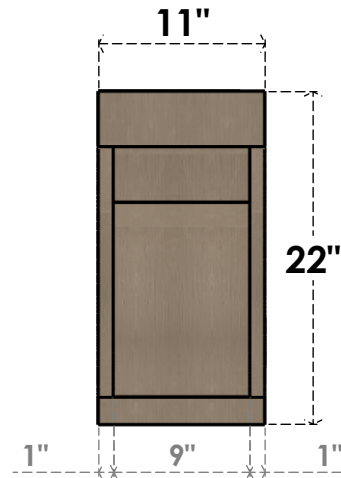

ITEM NUMBER: CORU11X33X22RIVRCPR

11"W X 33"D X 22"H SERIES 3 CLASSIC RIVERA ROUGH CEDAR TIMBERTHANE
FAUX WOOD CORBEL, PRIMED

SIDE PROFILE

FRONT PROFILE

ISOMETRIC

EKENA MILLWORK
2300 WEST MAIN ST.
CLARKSVILLE, TX 75426
TOLL FREE: 866-607-0453
WWW.EKENAMILLWORK.COM

NOTES

1. INSTALLATION TO BE COMPLETED IN ACCORDANCE WITH MANUFACTURER'S SPECIFICATIONS.
2. DRAWING MAY NOT BE TO SCALE
3. THIS DRAWING IS INTENDED FOR DESIGN AND PLANNING PURPOSES ONLY.
4. ALL INFORMATION CONTAINED HEREIN WAS CURRENT AT THE TIME OF DEVELOPMENT BUT MUST BE REVIEWED AND APPROVED BY THE PRODUCT MANUFACTURER TO BE CONSIDERED ACCURATE.
5. TIMBERTHANE ARCHITECTURAL PRODUCTS ARE MADE FROM HIGH DENSITY URETHANE AND COME FACTORY PRIMED